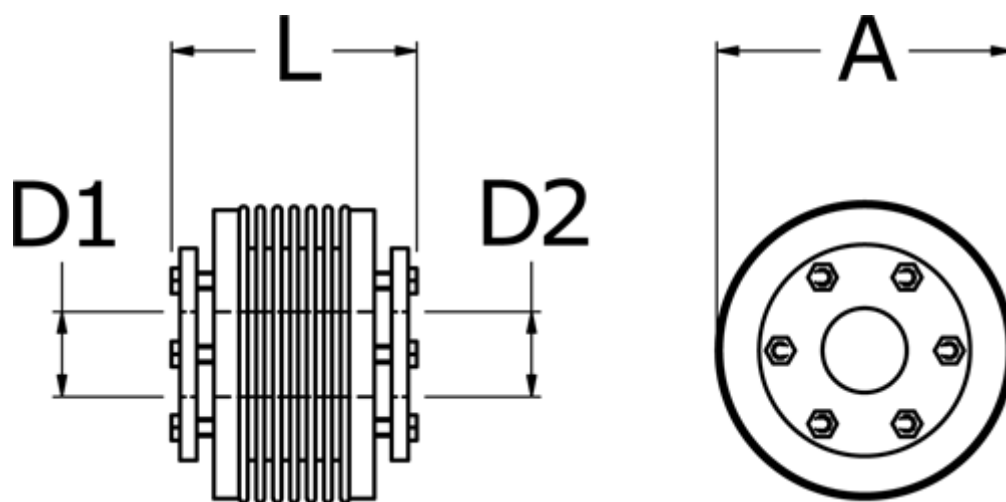

Data Sheet

Article number: 3330500600621820

Description: Bellow coupling type 5 size60
Length 62 mm, bore 18/20 mm

Measures

A	= 66
D1	= 18
D2	= 20
L	= 62
Nom. torque NM (Tkn)	= 60